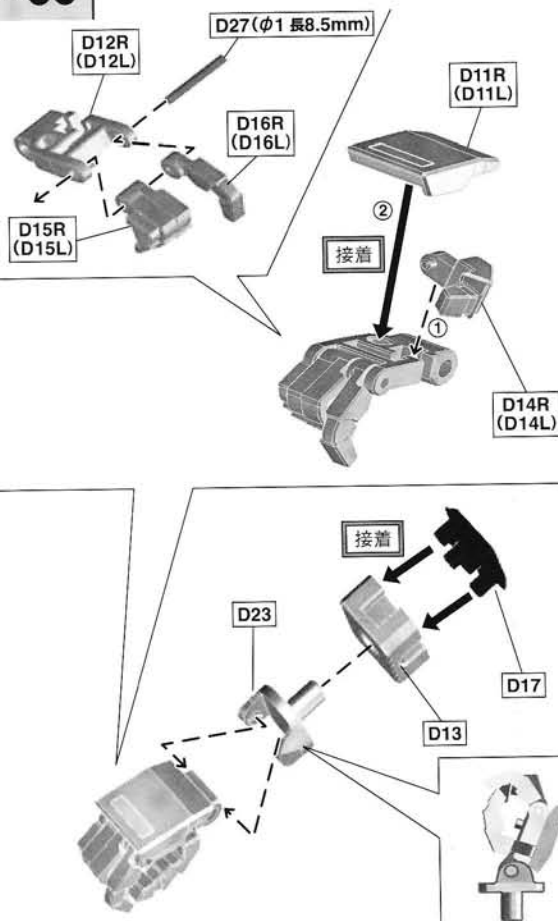

1-03

左右行います。