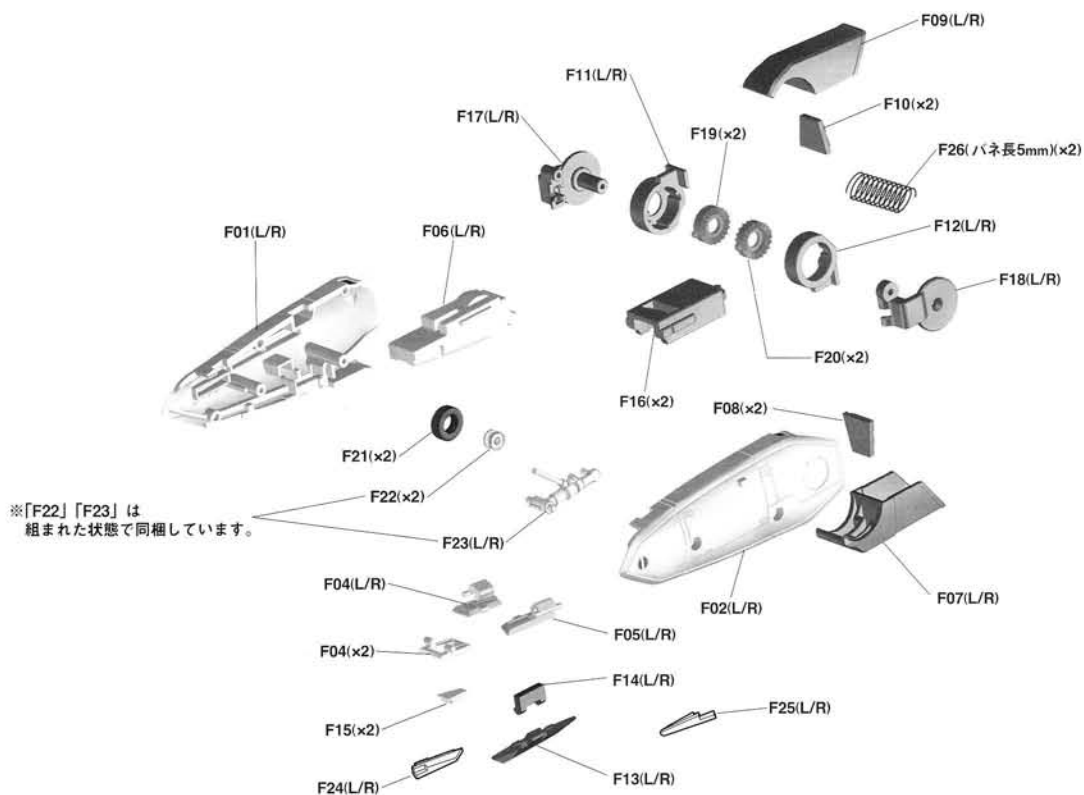

主翼・武装パーツ

PARTS FOR THE MAIN WING AND THE WEAPONS

MACROSS VF-1S

1/60 scale unpainted and unassembled kit [Manual of how to assemble]

パーツリスト

PARTS LIST

上脚パーツ

PARTS FOR THE UPPER LEG

下脚パーツ

PARTS FOR THE LOWER LEG

MACROSS VF-1S

1/60 scale unpainted and unassembled kit [Manual of how to assemble]

HOW TO ASSEMBLE

組立て説明

[Dimensions]

- Battroid Mode** : height 12.68 meters; width 7.3 meters; length 4.0 meters
- Fighter Mode** : wingspan 14.78 (fully extended); height 3.84 meters; length 14.23 meters
- Gerwalk Mode** : wingspan 14.78 (fully extended); height 8.7 meters; length 11.3 meters
- Mass** : empty 13.25 metric tons; standard T-O 18.5 metric tons
- Structure** : space metal frame, SWAG energy converting armor
- Power Plant** : two Shinnakasu Heavy Industry/P&W/Roice FF-2001D thermonuclear reaction turbine engines, output 650 MW each