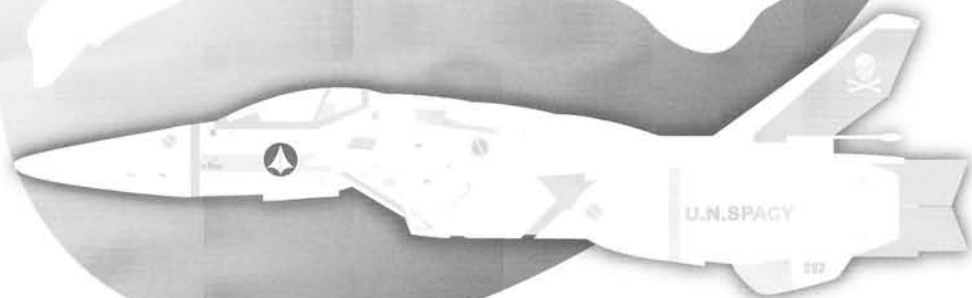

MACROSS VF-1S

1/60 scale unpainted and unassembled kit [Manual of how to assemble]

[Dimensions]

1. Battroid Mode : height 12.68 meters; width 7.3 meters; length 4.0 meters
   Fighter Mode : wingspan 14.78 (fully extended); height 3.84 meters; length 14.23 meters
   Gerwalk Mode : wingspan 14.78 (fully extended); height 8.7 meters; length 11.3 meters
   Mass : empty 13.25 metric tons; standard T-O 18.5 metric tons
   Structure : space metal frame, SWAG energy converting armor
   Power Plant : two Shinnakasu Heavy Industry/P&W/Roice FF-2001D
   thermonuclear reaction turbine engines, output 650 MW each

[Performance]

1. Battroid Mode : maximum walking speed 160 km/h
   Fighter Mode : at 10,000 m Mach 2.71; at 30,000+ m Mach 3.87
   Gerwalk Mode : maximum walking speed 100 km/h; flying 500 km/h
   G limit : in space +7

Create your own VF-1S,
and enjoy it !!

MACROSS

[完全変形] 1/60 VF-1S 無塗装キット
《組み立て取扱説明書》