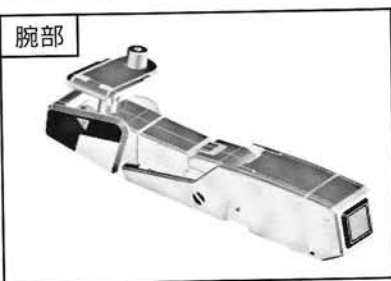

MACROSS VF-1S

1/60 scale unpainted and unassembled kit [Manual of how to assemble]

腕部の組み立て

ASSEMBLY OF THE ARM

1-01

左右行います。