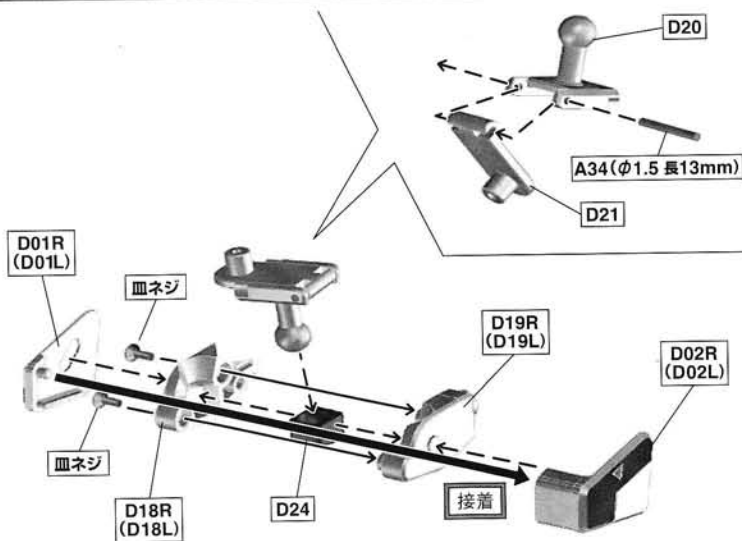

MACROSS VF-1S

1/60 scale unpainted and unassembled kit [Manual of how to assemble]

腕部の組み立て

ASSEMBLY OF THE ARM

1-01

左右行います。