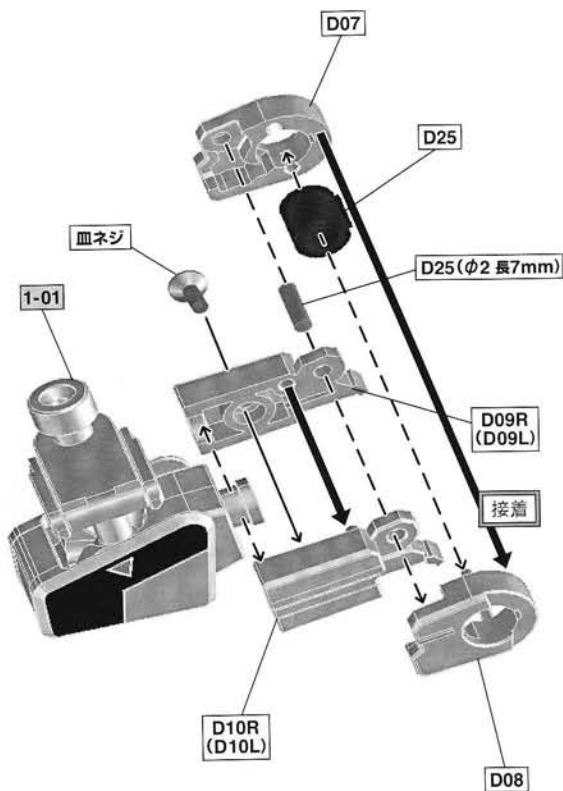

1-02

左右行います。