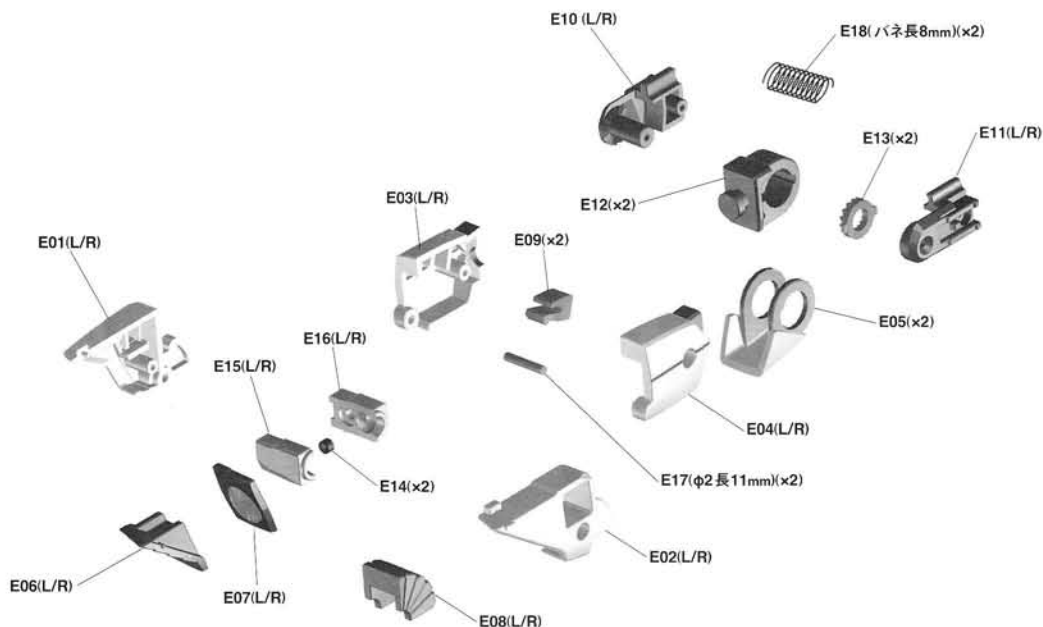

主翼・武装パーツ

PARTS FOR THE MAIN WING AND THE WEAPONS

MACROSS VF-1S

1/60 scale unpainted and unassembled kit [Manual of how to assemble]

パーツリスト

PARTS LIST

上脚パーツ

PARTS FOR THE UPPER LEG

下脚パーツ

PARTS FOR THE LOWER LEG

MACROSS VF-1S

1/60 scale unpainted and unassembled kit [Manual of how to assemble]

HOW TO ASSEMBLE

組立て説明

[Dimensions]

- Battroid Mode** : height 12.68 meters; width 7.3 meters; length 4.0 meters
- Fighter Mode** : wingspan 14.78 (fully extended); height 3.84 meters; length 14.23 meters
- Gerwalk Mode** : wingspan 14.78 (fully extended); height 8.7 meters; length 11.3 meters
- Mass** : empty 13.25 metric tons; standard T-O 18.5 metric tons
- Structure** : space metal frame, SWAG energy converting armor
- Power Plant** : two Shinnakasu Heavy Industry/P&W/Roice FF-2001D thermonuclear reaction turbine engines, output 650 MW each