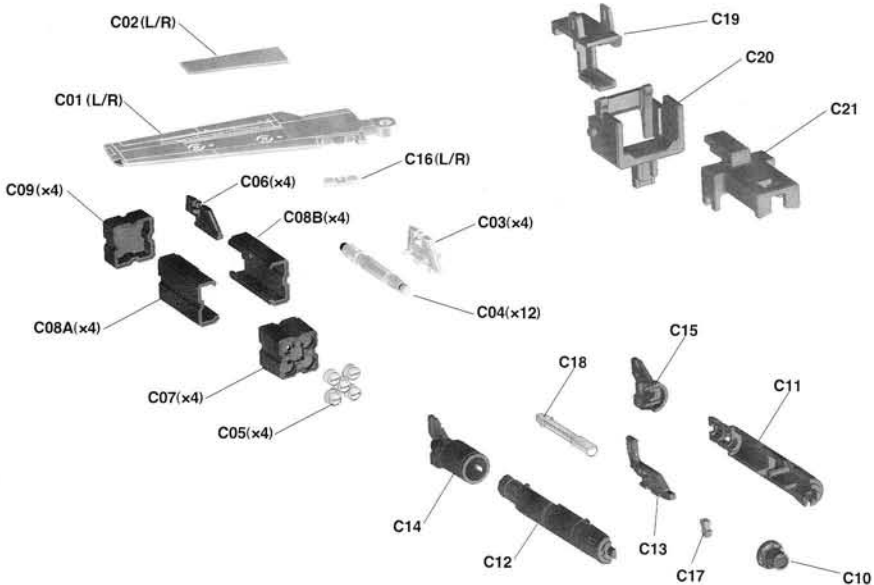

腕パーツ

PARTS FOR THE ARM

MACROSS VF-1S

1/60 scale unpainted and unassembled kit [Manual of how to assemble]

パーツリスト

PARTS LIST

胸・背中・バックパックパーツ

PARTS FOR THE CHEST, THE BACK, AND THE BACKPACK

主翼・武装パーツ

PARTS FOR THE MAIN WING AND THE WEAPONS

MACROSS VF-1S

1/60 scale unpainted and unassembled kit [Manual of how to assemble]

パーツリスト

PARTS LIST

上脚パーツ

PARTS FOR THE UPPER LEG